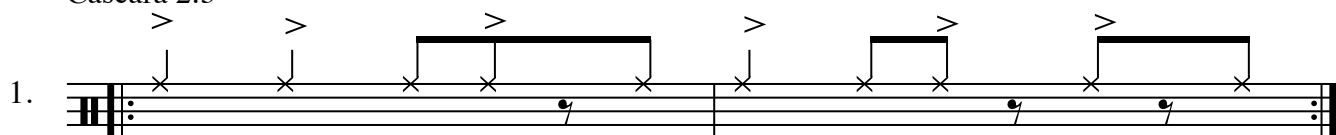

BUILDING CLAVE-BASED LATIN
DRUM SET PATTERNS

CASCARA

Son Clave 2:3

Cascara 2:3

Cascara (2:3) on the hi hat with eight note fill

Cascara application idea

Write out your own idea