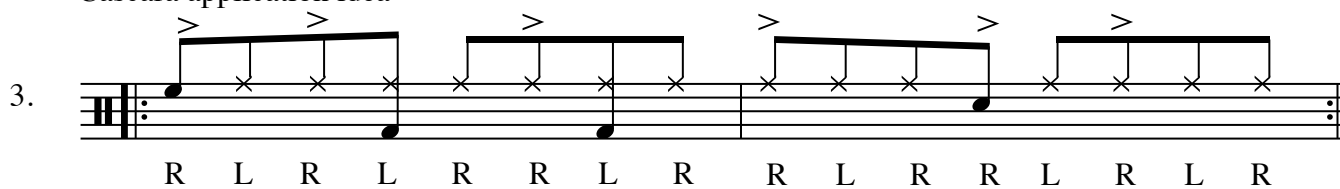

BUILDING CLAVE-BASED LATIN
DRUM SET PATTERNS

CASCARA

Son Clave 2:3

Cascara 2:3

Cascara (2:3) on the hi hat with eight note fill

Cascara application idea

Write out your own idea